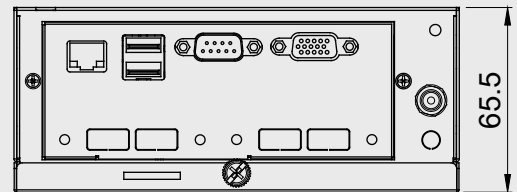

### Feature :

1. Easy accessible front panel design.
2. Easy system integration.
3. Low noise and light weight.
4. Accepts slim type Media Drive.
5. Compatible with Nano-ITX MB.

### Specifications :

|                     |  |
|---------------------|--|
| Front Panel         | <ul style="list-style-type: none"> <li>● Power switch contain LED x 1.</li> <li>● HDD LED x 1.</li> <li>● Audio In/Out x 1.</li> <li>● USB Port x 2 .</li> <li>● Optical drive support slim ODD x 1</li> </ul> |
| Back Panel          | <ul style="list-style-type: none"> <li>● Standard I/O Shield</li> <li>● Antenna cutoff hole x 1</li> <li>● DC Jack x 1 .</li> <li>● Extra USB Port x 4 .</li> </ul>  |
| Internal Structure  | <ul style="list-style-type: none"> <li>● 6cm system cooling x 1 .</li> <li>● 2.5" HDD x 1 or 2 when slim ODD not installed.</li> </ul>   |
| Dimension ( WxDxH ) | 6.2 x 8.1 x 2.7 inch<br>( 158.0 x 206.8 x 69.8 mm )  |
| Material            | Light weight aluminum alloy.   |
| Surface             | Aluminum front panel with anodized finish ;Black wet paint with texture coat.  |
| Colour              | Black. Customizable colour.  |