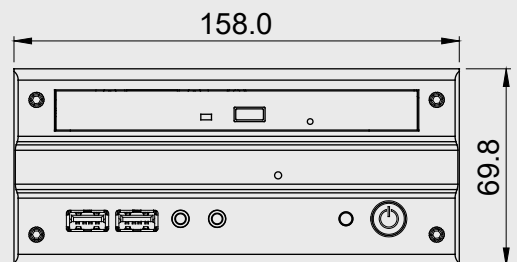

### Feature :

1. Easy accessible front panel design.
2. Easy system integration.
3. Low noise and light weight.
4. Accepts slim type Media Drive.
5. Compatible with Nano-ITX MB.

### Specifications :

|                     |  |
|---------------------|--|
| Front Panel         | <ul style="list-style-type: none"> <li>● Power switch contain LED x 1.</li> <li>● HDD LED x 1.</li> <li>● Audio In/Out x 1.</li> <li>● USB Port x 2 .</li> <li>● Optical drive support slim ODD x 1</li> </ul> |
| Back Panel          | <ul style="list-style-type: none"> <li>● Standard I/O Shield</li> <li>● Antenna cutoff hole x 1</li> <li>● DC Jack x 1 .</li> <li>● Extra USB Port x 4 .</li> </ul>  |
| Internal Structure  | <ul style="list-style-type: none"> <li>● 6cm system cooling x 1 .</li> <li>● 2.5" HDD x 1 or 2 when slim ODD not installed.</li> </ul>   |
| Dimension ( WxDxH ) | 6.2 x 8.1 x 2.7 inch<br>( 158.0 x 206.8 x 69.8 mm )  |
| Material            | Light weight aluminum alloy.   |
| Surface             | Aluminum front panel with anodized finish ;Black wet paint with texture coat.  |
| Colour              | Black. Customizable colour.  |