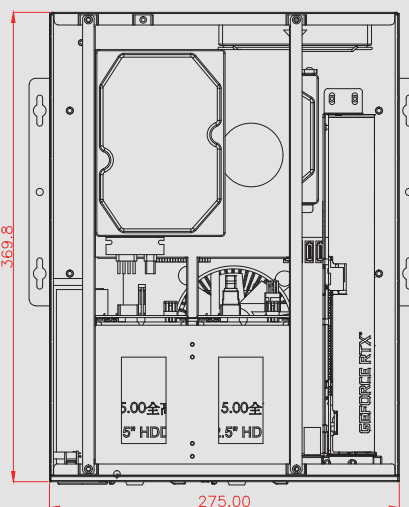

## Feature :

1. Support Mini-ITX form factor motherboard
2. Optimized depth for high-performance GPU
3. Support 2 x 2.5" SATA tray
4. Support up to 2 expansion slot
5. Front-panel access to the motherboard

## Specifications :

Front Panel	<ul style="list-style-type: none"> <li>● Power Switch x 1</li> <li>● HDD LED x 1</li> <li>● USB Port x 2</li> <li>● Support PCI or PCI-e long card x 2</li> <li>● 2.5" SATA Tray x 2</li> <li>● Standard I/O shield x 1</li> </ul>
Back Panel	<ul style="list-style-type: none"> <li>● 12cm system cooling fan x 1</li> </ul>
Internal Structure	<ul style="list-style-type: none"> <li>● 3.5" HDD x 1</li> </ul>
Dimensions ( W x D x H )	10.83 x 14.53 x 6.81 inch ( 275.0 x 369.8 x 173.0 mm )
Material	Heavy dust cold-rolled steel.
Surface	Black wer paint with texture coat
Color	Black. Customizable colour

## Power Solutions :

Internal Power Supply
FLEX Power Supply 250W/300W/400W/600W/850W

UNIT:mm