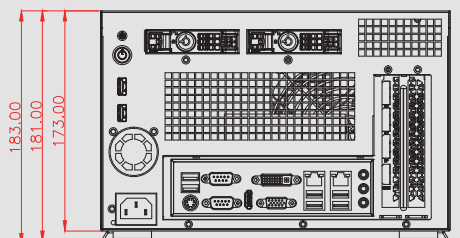

## Feature :

1. Support Mini-ITX form factor motherboard
2. Optimized depth for high-performance GPU
3. Support 2 x 2.5" SATA tray
4. Support up to 2 expansion slot
5. Front-panel access to the motherboard

## Specifications :

Front Panel	<ul style="list-style-type: none"> <li>● Power Switch x 1</li> <li>● HDD LED x 1</li> <li>● USB Port x 2</li> <li>● Support PCI or PCI-e long card x 2</li> <li>● 2.5" SATA Tray x 2</li> <li>● Standard I/O shield x 1</li> </ul>
Back Panel	<ul style="list-style-type: none"> <li>● 12cm system cooling fan x 1</li> </ul>
Internal Structure	<ul style="list-style-type: none"> <li>● 3.5" HDD x 1</li> </ul>
Dimensions ( W x D x H )	10.83 x 14.53 x 6.81 inch ( 275.0 x 369.8 x 173.0 mm )
Material	Heavy dust cold-rolled steel.
Surface	Black wer paint with texture coat
Color	Black. Customizable colour

## Power Solutions :

Internal Power Supply
FLEX Power Supply 250W/300W/400W/600W/850W

UNIT:mm