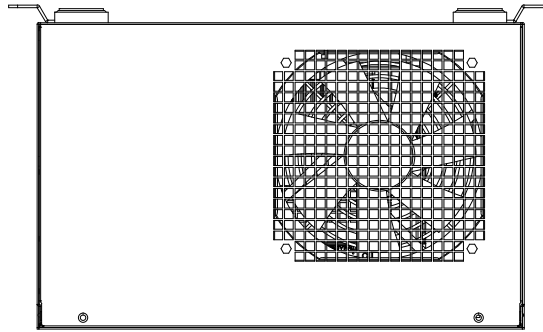

Dimension: 275mm (W) x 369.8mm (D) x 173.0mm (H) (10.83" x 14.53" x 6.81")

MB Form Factor:
For Mini-ITX

Front Panel:

Power SW, Power LED, HDD LED, USB x 2
2.5" HDD Tray x 2 (Full-height)
Expansion Slot x 2

Rear Panel:

12 cm Fan x 1

Drive Bays:

Inner: 3.5" HDD x 1

Power Input:

Flex Power 250W / 300W / 400W / 600W / 850W

Construction:

Metal Chassis
Low Operation Temperature