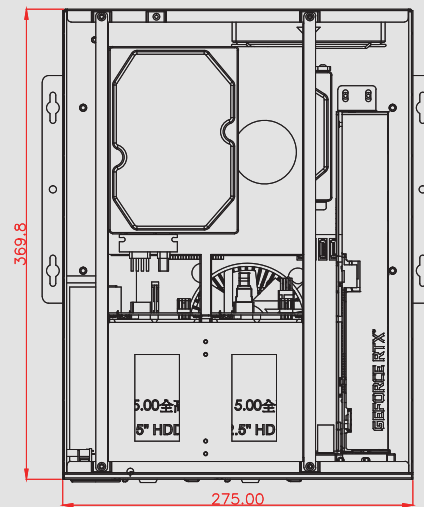

Feature :

1. Support Mini-ITX form factor motherboard
2. Optimized depth for high-performance GPU
3. Support 4 x 2.5" SATA tray
4. Support up to 2 expansion slot
5. Front-panel access to the motherboard

Specifications :

Front Panel	<ul style="list-style-type: none"> ● Power Switch x 1 ● HDD LED x 1 ● USB Port x 2 ● Support PCI or PCI-e long card x 2 ● 2.5" SATA Tray x 4 ● Standard I/O shield x 1
Back Panel	<ul style="list-style-type: none"> ● 12cm system cooling fan x 1
Internal Structure	<ul style="list-style-type: none"> ● 3.5" HDD x 1
Dimensions (W x D x H)	10.83 x 14.53 x 6.81 inch (275.0 x 369.8 x 173.0 mm)
Material	Heavy dust cold-rolled steel.
Surface	Black wer paint with texture coat
Color	Black. Customizable colour

Power Solutions :

Internal Power Supply
FLEX Power Supply 250W/300W/400W/600W/850W

UNIT:mm