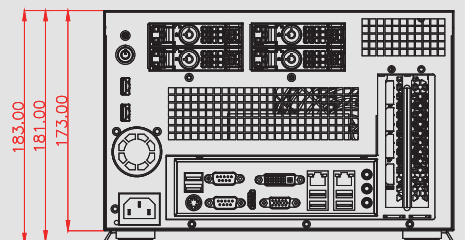

Feature :

1. Support Mini-ITX form factor motherboard
2. Optimized depth for high-performance GPU
3. Support 4 x 2.5" SATA tray
4. Support up to 2 expansion slot
5. Front-panel access to the motherboard

Specifications :

Front Panel	<ul style="list-style-type: none"> ● Power Switch x 1 ● HDD LED x 1 ● USB Port x 2 ● Support PCI or PCI-e long card x 2 ● 2.5" SATA Tray x 4 ● Standard I/O shield x 1
Back Panel	<ul style="list-style-type: none"> ● 12cm system cooling fan x 1
Internal Structure	<ul style="list-style-type: none"> ● 3.5" HDD x 1
Dimensions (W x D x H)	10.83 x 14.53 x 6.81 inch (275.0 x 369.8 x 173.0 mm)
Material	Heavy dust cold-rolled steel.
Surface	Black wer paint with texture coat
Color	Black. Customizable colour

Power Solutions :

Internal Power Supply
FLEX Power Supply 250W/300W/400W/600W/850W

UNIT:mm