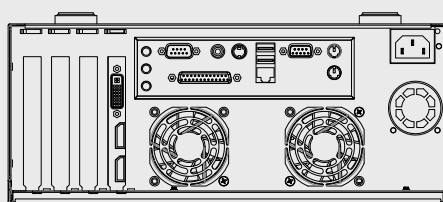

### Feature :

1. Support 2 x 3.5" HDD
2. Support 4 x Expansion slots for PCIe or PCI
3. Excellent cooling with 2 x 6cm fan inside

### Specifications:

Front Panel	<ul style="list-style-type: none"> <li>● Power switch x 1.</li> <li>● Power LED x 1.</li> <li>● HDD LED x 1.</li> <li>● USB Port x 2.</li> </ul>
Back Panel	<ul style="list-style-type: none"> <li>● Standard I/O shield (not included).</li> <li>● Expansion slots x 4.</li> </ul>
Internal Structure	<ul style="list-style-type: none"> <li>● 6cm fan x 2.</li> <li>● Standard memory height.</li> <li>● 3.5" HDD x 2.</li> </ul>
Dimension ( WxDxH )	12.0 x 12.5 x 5.1 inch ( 306.5 x 318.0 x 129.8 mm )
Material	SGCC
Surface	Black wet paint with texture coat.
Colour	Black. Customizable colour.

### Power Solutions :

Internal Power Supply
250W/300W/400W Power Supply

UNIT:mm