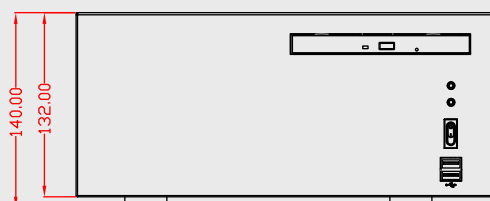

Feature :

1. Support slim optical drive
2. Support 3.5" HDD x 2, 2.5" HDD x 2
3. Support Flex ATX PSU 250W/300W/400W
4. Excellent cooling with 1 x 8 cm fan, 2 x 6 cm fans, 1 x 4 cm fan

Specifications :

Front Panel	<ul style="list-style-type: none"> ● Power switch x 1. ● Power LED x 1. ● HDD LED x 1. ● USB Port x 2. ● Slim Optical drive (Optional)
Back Panel	<ul style="list-style-type: none"> ● Standard I/O shield (not included). ● Expansion slots x 4.
Internal Structure	<ul style="list-style-type: none"> ● 8 cm fan x1, 6 cm fan x2, 4 cm fan x1. ● Standard memory height. ● A. 3.5" HDD x 1+2.5" HDD x1 + Slim optical drive. ● B. 3.5"HDD x1 + 2.5" HDD x2 ● C. 3.5" HDD x2.
Dimension (WxDxH)	11.96 x 11.59 x 5.19 inch (304.0 x 294.6 x 132.0 mm)
Material	SGCC chassis
Surface	Wet paint with texture coat.
Colour	Black. Customizable colour.

Power Solutions :

Internal Power Supply
250W/300W/400W Power Supply

UNIT:mm