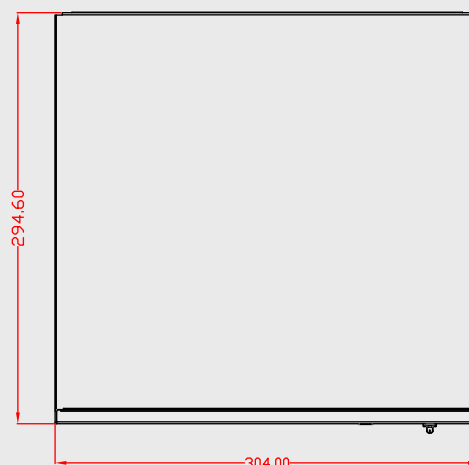

Feature :

1. Support slim optical drive
2. Support 3.5" HDD x 2, 2.5" HDD x 2
3. Support Flex ATX PSU 250W/300W/400W
4. Excellent cooling with 1 x 8 cm fan, 2 x 6 cm fans, 1 x 4 cm fan

Specifications :

Front Panel	<ul style="list-style-type: none"> ● Power switch x 1. ● Power LED x 1. ● HDD LED x 1. ● USB Port x 2. ● Slim Optical drive (Optional)
Back Panel	<ul style="list-style-type: none"> ● Standard I/O shield (not included). ● Expansion slots x 4.
Internal Structure	<ul style="list-style-type: none"> ● 8 cm fan x1, 6 cm fan x2, 4 cm fan x1. ● Standard memory height. ● A. 3.5" HDD x 1+2.5" HDD x1 + Slim optical drive. ● B. 3.5"HDD x1 + 2.5" HDD x2 ● C. 3.5" HDD x2.
Dimension (WxDxH)	11.96 x 11.59 x 5.19 inch (304.0 x 294.6 x 132.0 mm)
Material	SGCC chassis
Surface	Wet paint with texture coat.
Colour	Black. Customizable colour.