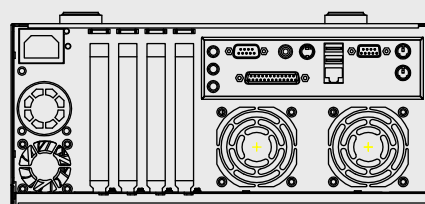

Feature :

1. Support slim optical drive
2. Support 3.5" HDD x 2, 2.5" HDD x 2
3. Support Flex ATX PSU 250W/300W/400W
4. Excellent cooling with 1 x 8 cm fan, 2 x 6 cm fans, 1 x 4 cm fan

Specifications :

Front Panel	<ul style="list-style-type: none"> ● Power switch x 1. ● Power LED x 1. ● HDD LED x 1. ● USB Port x 2. ● Slim Optical drive (Optional)
Back Panel	<ul style="list-style-type: none"> ● Standard I/O shield (not included). ● Expansion slots x 4.
Internal Structure	<ul style="list-style-type: none"> ● 8 cm fan x1, 6 cm fan x2, 4 cm fan x1. ● Standard memory height. ● A. 3.5" HDD x 1+2.5" HDD x1 + Slim optical drive. ● B. 3.5"HDD x1 + 2.5" HDD x2 ● C. 3.5" HDD x2.
Dimension (WxDxH)	11.96 x 11.59 x 5.19 inch (304.0 x 294.6 x 132.0 mm)
Material	SGCC chassis
Surface	Wet paint with texture coat.
Colour	Black. Customizable colour.

Power Solutions :

Internal Power Supply
250W/300W/400W Power Supply

UNIT:mm