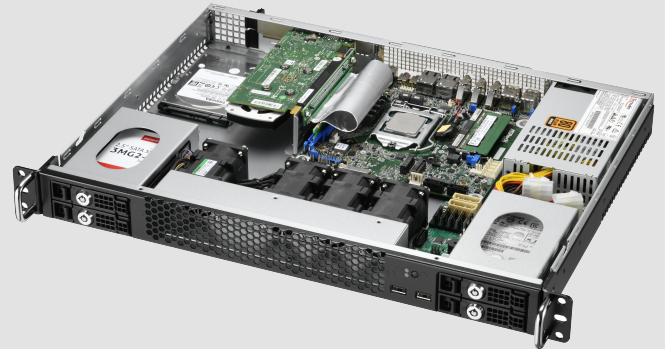

### Feature :

1. Support Mini-ITX form factor motherboard
2. High-airflow thermal design with 4 × 4056 fans and smart fan controller
3. Support 4 x 2.5" SATA tray(full-height)
4. Support up to 2 expansion slot

### Specifications :

Front Panel	<ul style="list-style-type: none"> <li>● Power Switch x 1</li> <li>● Power LED x 1</li> <li>● HDD LED x 1</li> <li>● USB Port x 2</li> <li>● 2.5" SATA Tray x 4</li> </ul>
Back Panel	<ul style="list-style-type: none"> <li>● Universal I/O Shield x 1</li> <li>● Expansion Slot x 1</li> </ul>
Internal Structure	<ul style="list-style-type: none"> <li>● Fan Controller x 1</li> <li>● 4056 Cooling Fan x 4</li> <li>● Air Duct x 1</li> </ul>
Dimensions ( W x D x H )	17.0 x 12.87 x 1.73 inch ( 431.8 x 326.9 x 44.0 mm )
Material	Heavy dust cold-rolled steel.
Surface	Black wer paint with texture coat
Color	Black. Customizable colour

### Power Solutions :

Internal Power Supply
FLEX Power Supply 250W/300W/600W/850W/1000W

UNIT:mm