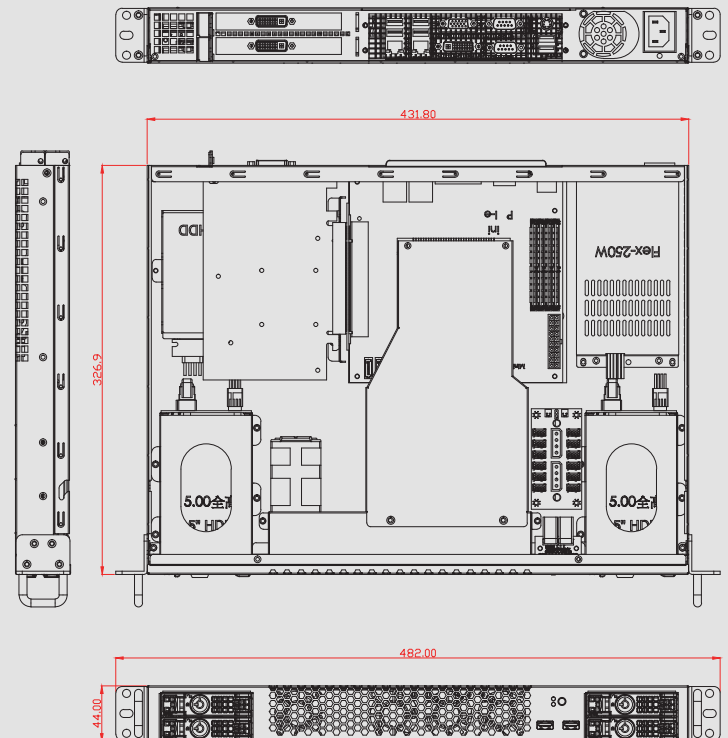

### Feature :

1. Support Mini-ITX form factor motherboard
2. High-airflow thermal design with 4 × 4056 fans and smart fan controller
3. Support 4 x 2.5" SATA tray(full-height)
4. Support up to 2 expansion slot

### Specifications :

Front Panel	<ul style="list-style-type: none"> <li>● Power Switch x 1</li> <li>● Power LED x 1</li> <li>● HDD LED x 1</li> <li>● USB Port x 2</li> <li>● 2.5" SATA Tray x 4</li> </ul>
Back Panel	<ul style="list-style-type: none"> <li>● Universal I/O Shield x 1</li> <li>● Expansion Slot x 1</li> </ul>
Internal Structure	<ul style="list-style-type: none"> <li>● Fan Controller x 1</li> <li>● 4056 Cooling Fan x 4</li> <li>● Air Duct x 1</li> </ul>
Dimensions ( W x D x H )	17.0 x 12.87 x 1.73 inch ( 431.8 x 326.9 x 44.0 mm )
Material	Heavy dust cold-rolled steel.
Surface	Black wer paint with texture coat
Color	Black. Customizable colour

### Power Solutions :

Internal Power Supply
FLEX Power Supply 250W/300W/600W/850W/1000W

UNIT:mm