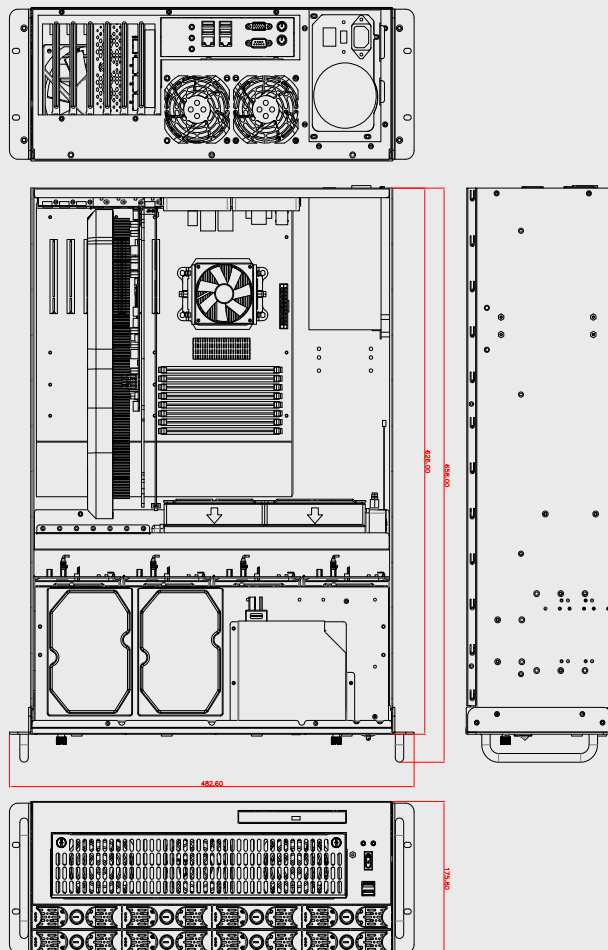

Feature

1. 4U rackmount server chassis for server board
2. Featuring close loop liquid CPU cooler
3. Support 8 x 3.5" SATA tray
4. Removable fan cage door design for easy access
5. Support PSII PSU

Specifications

Front Panel	<ul style="list-style-type: none"> ● Power switch x 1 ● Power LED x 1 ● HDD LED x 1 ● USB Port x 2 ● 3.5" SATA Tray x 8(Full-height) ● Expansion Slot x 7
Internal Structure	<ul style="list-style-type: none"> ● 8cm fan x 5 + 12cm fan x 1 ● Standard memory height ● Internal: 3.5" HDD x 2
Dimension (WxDxH)	19.00 x 24.30 x 6.92 inch (482.6 x 616.3 x 175.8 mm)
Material	SGCC
Surface	Black wet paint with texture coat.
Colour	Black. Customizable colour.